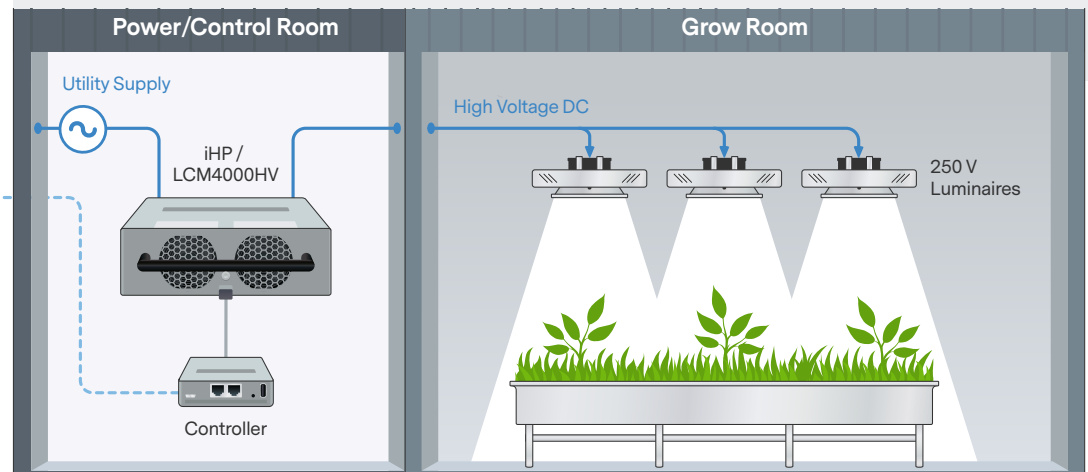

- Eliminate drivers from the grow room
- Reduce energy and installation costs
- Simplify lighting control for any LED fixtures
- Integrate GROWINSIGHT™ for remote control and monitoring

LCM4000HV Module & LCM12K Shelf

- 12 kW, 1U Power shelf
- 3 independent outputs
- Customer pluggable modules
- 100 VDC – 300 VDC
- 1-phase modules, 3-phase shelf

Intelligent Transfer Switch (iTS)

- Power 2X the grow lights
- Reduce required facility power
- 100% utilization of remote drivers

iHP Series

- 24 kW in 3U shelf
- 8 independent outputs
- Up to 1000 V capable
- 1-phase & 3-phase AC input

GROWINSIGHT™

- IoT Digital Cloud Control solution
- Monitor Grow from anywhere
- Automatic alerts
- Sensor Integration